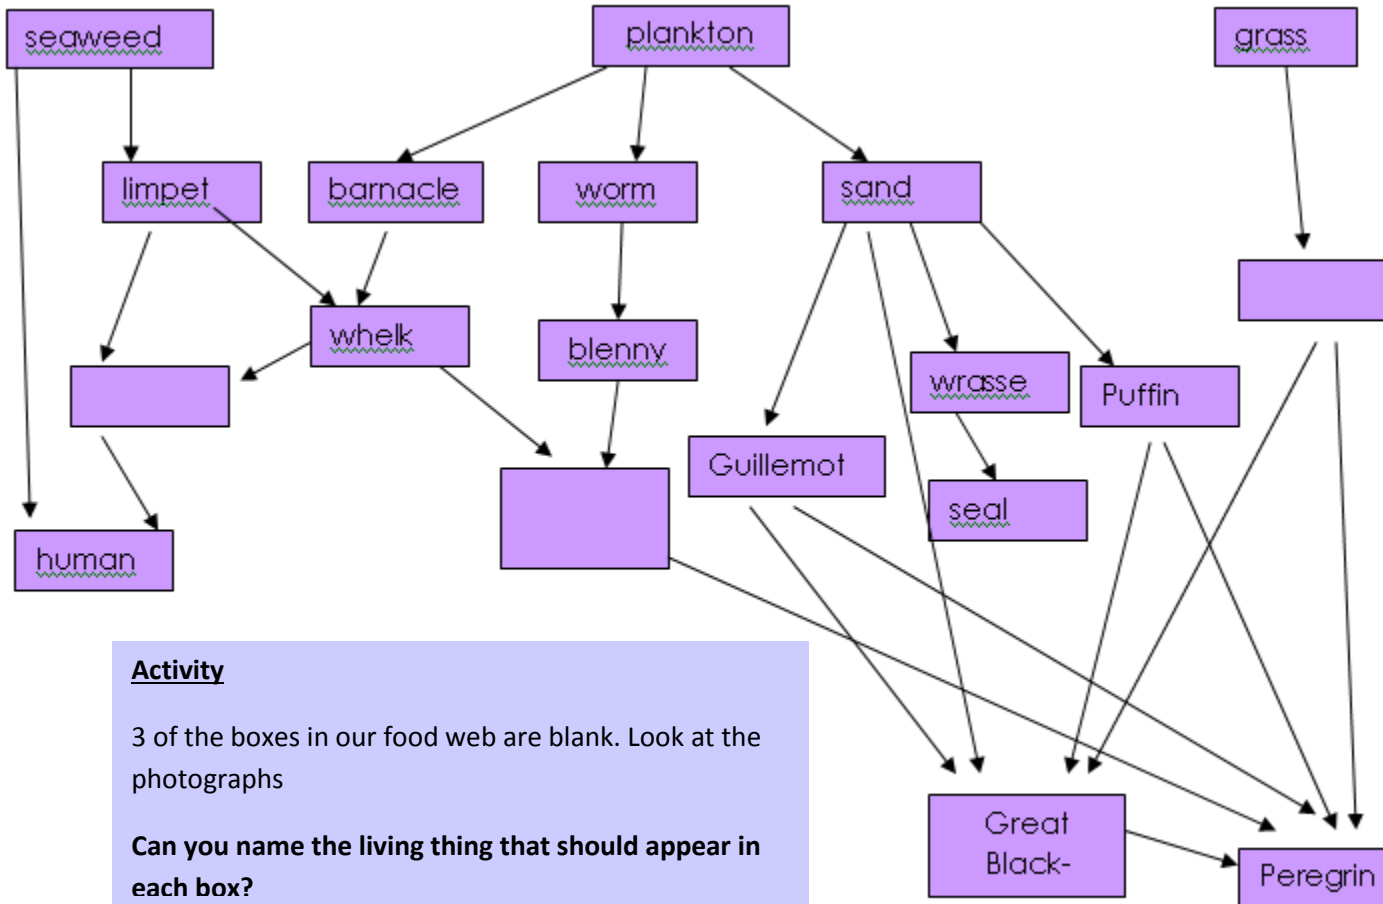

LIVE

Teaching Through Nature

What is a food web?

A food web is made up of lots of food chains connected together.

A food web shows one path of how a living thing gets its food.

A food web shows how many different green plants and animals are connected in a habitat.

The Alderney Food Web: The food web below shows how all the food chains we have looked at fit together.

Activity

3 of the boxes in our food web are blank. Look at the photographs

Can you name the living thing that should appear in each box?